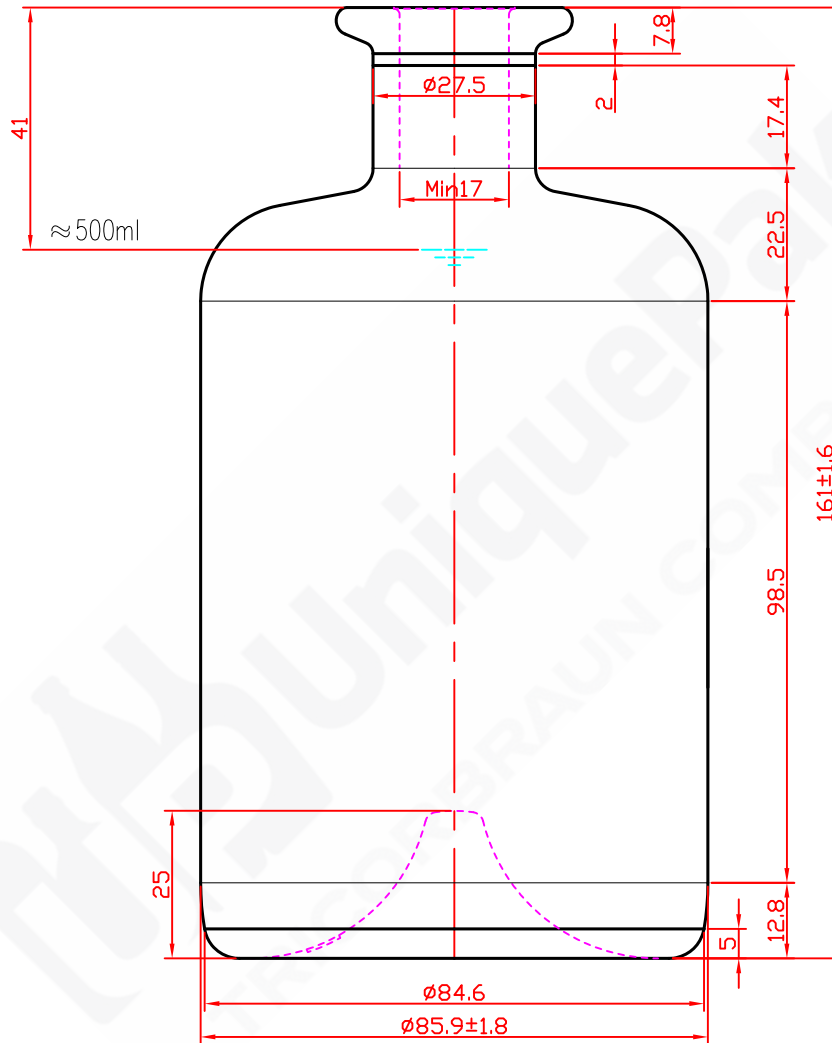

500ml Alchemy Bottle

Product Specifications

Code	SUP500ALC
Height	$161.0 \pm 1.6\text{mm}$
Diameter	$85.9 \pm 1.8\text{mm}$
Weight	500gm
Finish	Cork