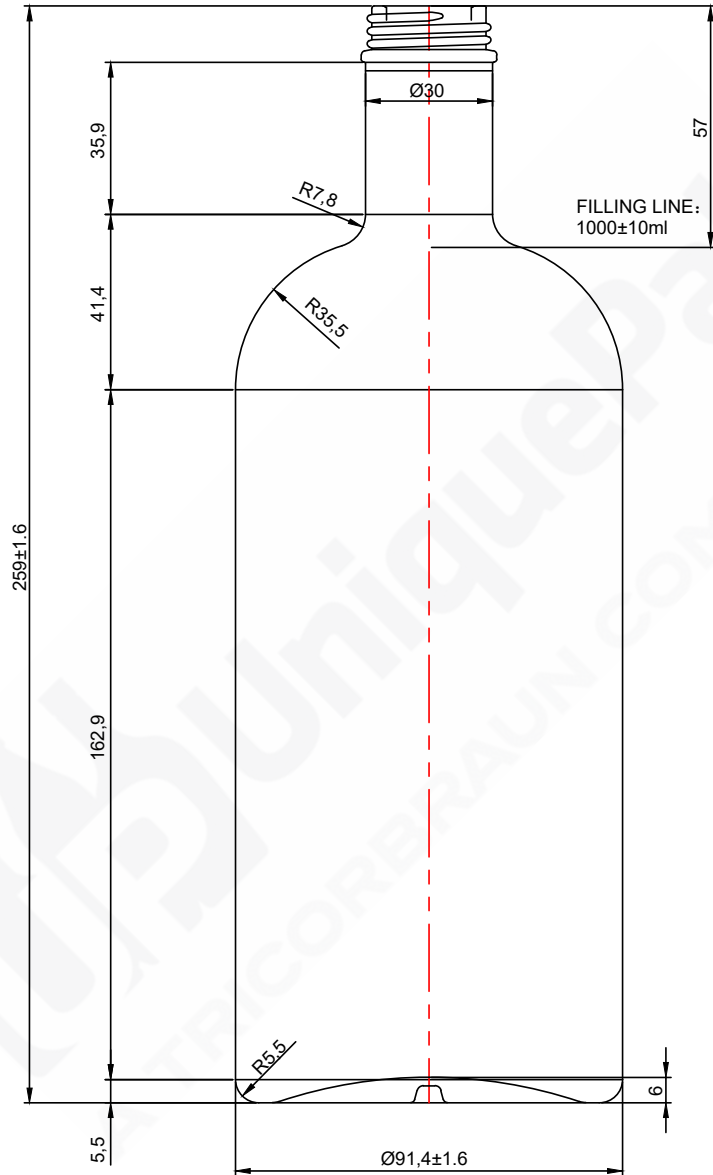

1000ml Belle Bottle

Product Specifications

Code	LW-SUP1000-B
Height	259 ± 1.6 mm
Diameter	91.4 ± 1.6 mm
Weight	670 ± 20 gm
Finish	Screw