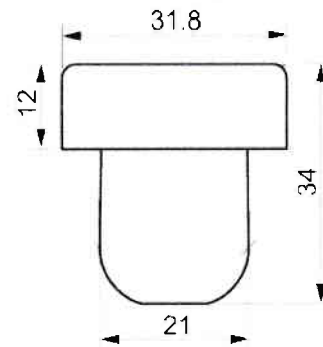

21.0 cork 32mm head

Suits: 20mm Grand belle bottles

Product Specification

Code	20.8NATSTOP / T21.0CORK-H-S
Head Type	Natural Beechwood* / Black Hornbeam
Diameter	31.8mm
Cork Diameter	21mm
Packaging	1,700 / 1,000 per carton

*The wooden head is a natural product therefore the appearance can change slightly in each batch.

**The Beechwood and Hornbeam have slightly different measurements. This for a guide only.